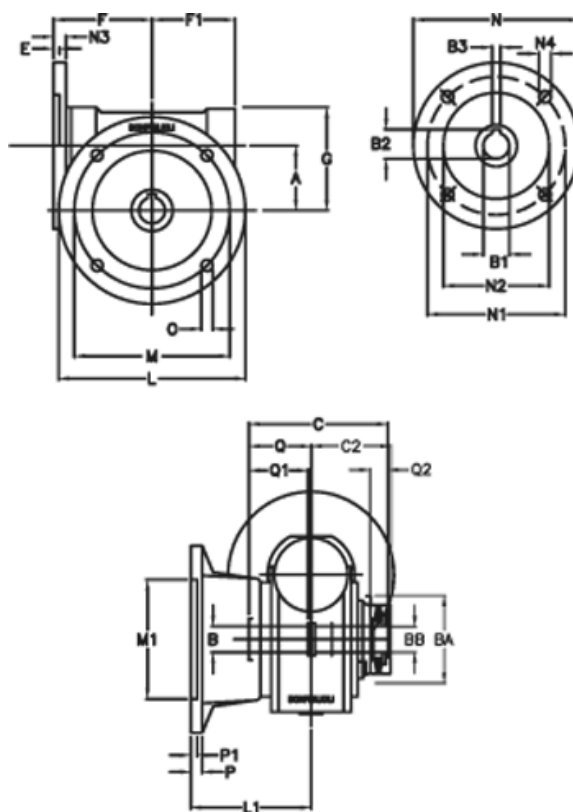

Article number: 390204901842336

Description: Worm Gear with Torque Limiter
VF 49-L2-F-18 P63B14

Measures

a = 49.50	C2 = 63,5	m = 90	P = 12
B = 25	Description = VF 49F-xx-63B14	M1 = 70	P1 = 10
B1 E7 = 11	E = 3.0	N = 90	Q = 51.0
B2 = 12.8	F = 70	N1 = 75	Q1 = 41
B3 H9 = 4	F1 = 63	N2 = 60	Q2 = 15
BA = 63	g = 80	N3 = 7.0	
BB H7 = 14	L = 125	N4 = 6.0	
C = 105	L1 = 85.5	O = 10.5	